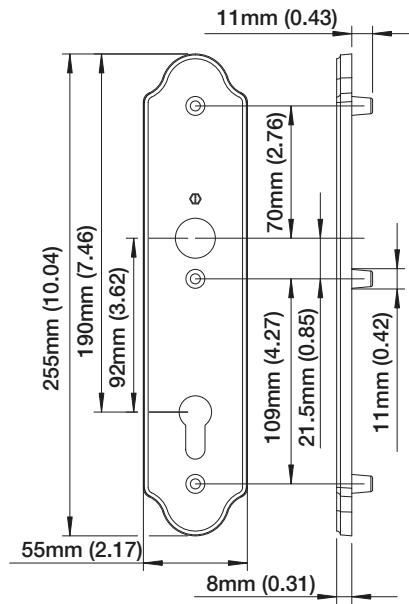

Verona Series

**Verona
Solid Brass
M151/3965N**

52mm (2.05)

110.5mm (4.35)

122.25mm (4.81)

Non-Handed

Interior Backplate

Exterior Backplate