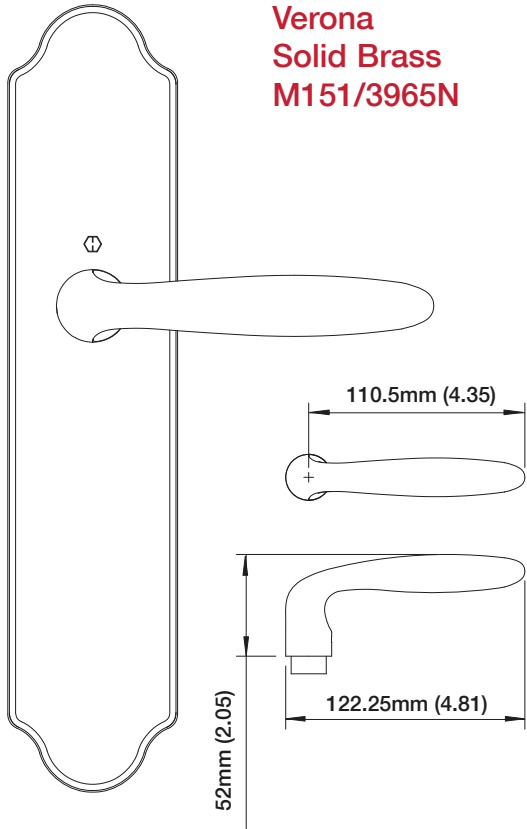

Verona Series

**Verona
Solid Brass
M151/3965N**

52mm (2.05)

110.5mm (4.35)

122.25mm (4.81)

Non-Handed

Interior Backplate

Exterior Backplate