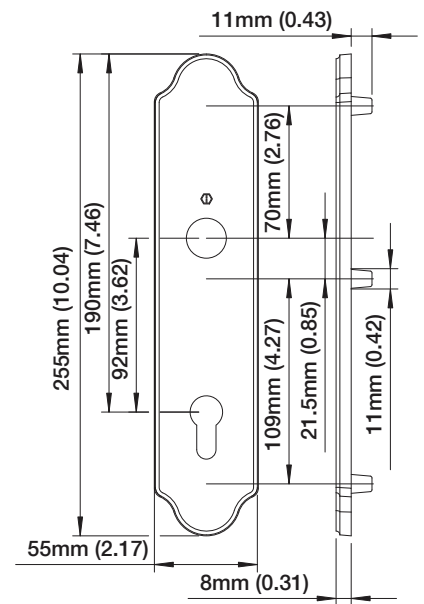

Verona Series

**Verona
Solid Brass
M151/3965N**

52mm (2.05)

110.5mm (4.35)

122.25mm (4.81)

Non-Handed

Interior Backplate

Exterior Backplate