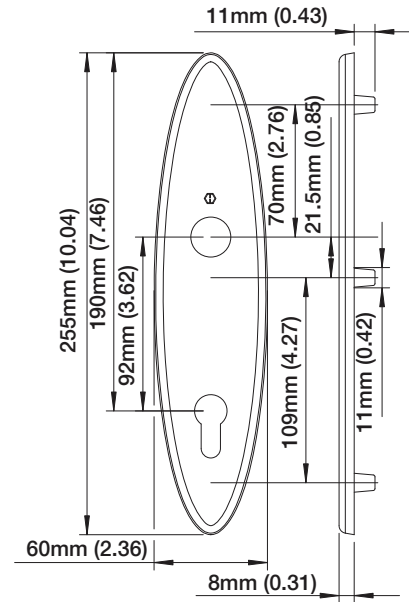

**Verona
Solid Brass
M151/3955N**

Non-Handed

Interior Backplate

Exterior Backplate