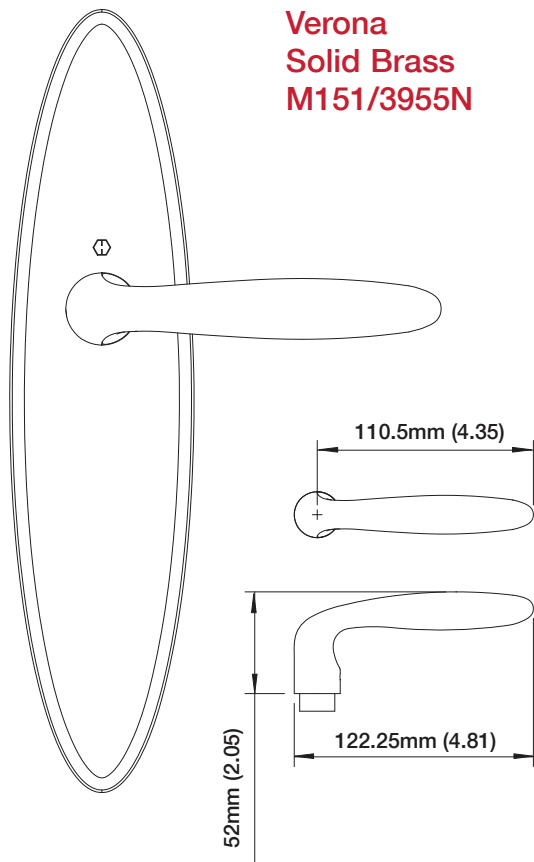

**Verona
Solid Brass
M151/3955N**

Non-Handed

Interior Backplate

Exterior Backplate