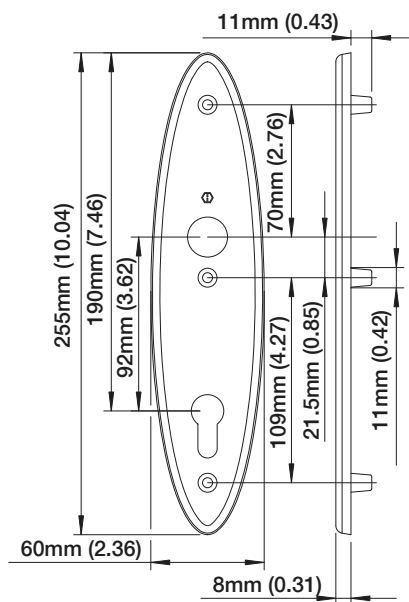

**Verona
Solid Brass
M151/3955N**

Non-Handed

Interior Backplate

Exterior Backplate