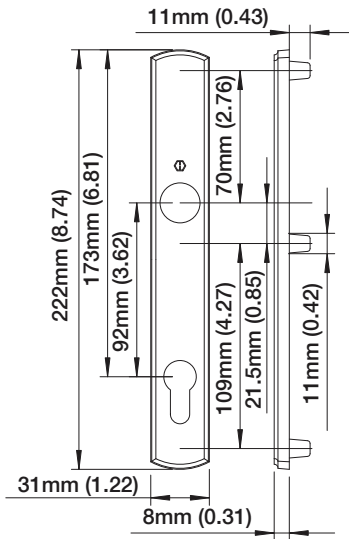

**Verona
Solid Brass
M151/216N**

Non-Handed

Interior Backplate

Exterior Backplate