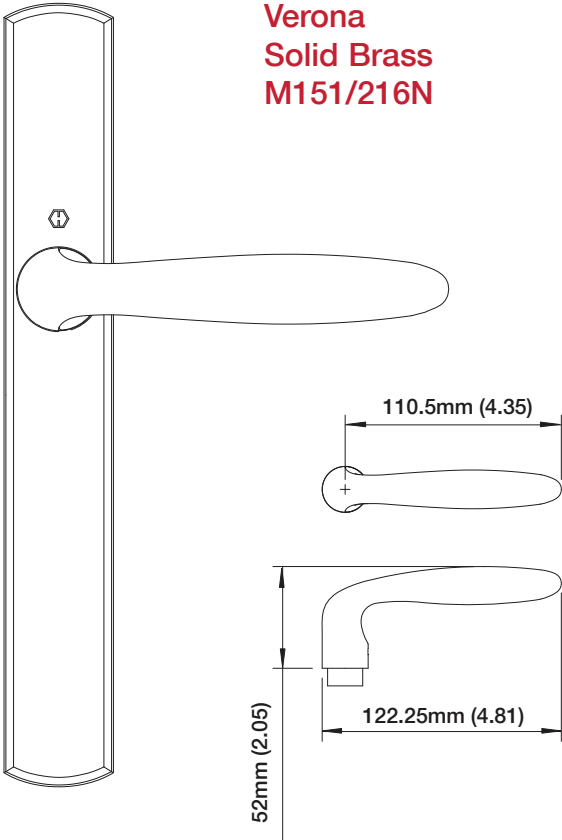

**Verona
Solid Brass
M151/216N**

Non-Handed

Interior Backplate

Exterior Backplate