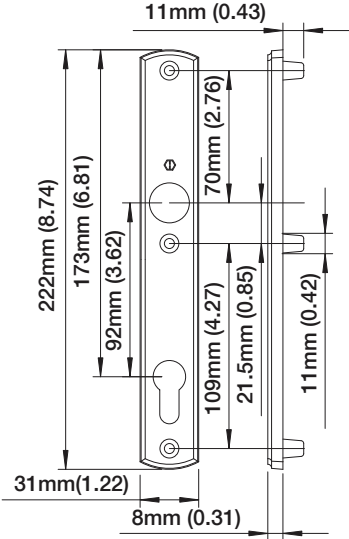

**Verona
Solid Brass
M151/216N**

Non-Handed

Interior Backplate

Exterior Backplate