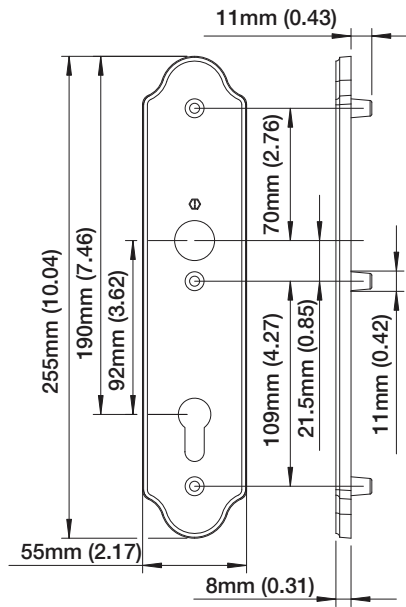

Toronto
Solid Brass
M1020/3965N

Right Hand Shown

Interior Backplate

Exterior Backplate