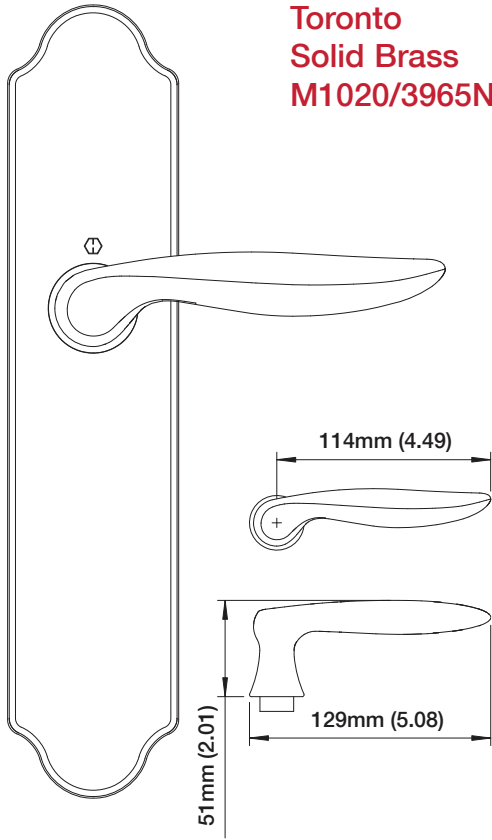

Toronto
Solid Brass
M1020/3965N

Right Hand Shown

Interior Backplate

Exterior Backplate