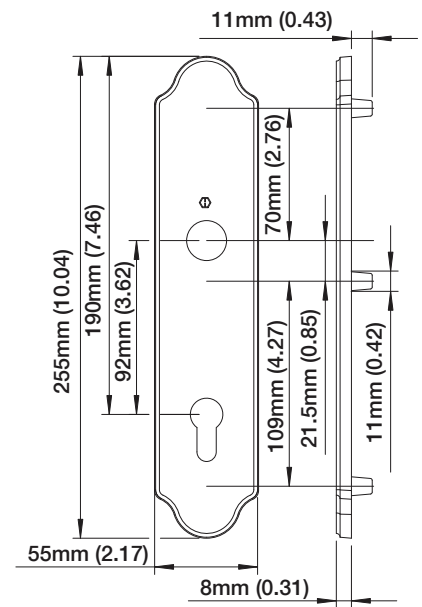

Toronto
Solid Brass
M1020/3965N

Right Hand Shown

Interior Backplate

Exterior Backplate