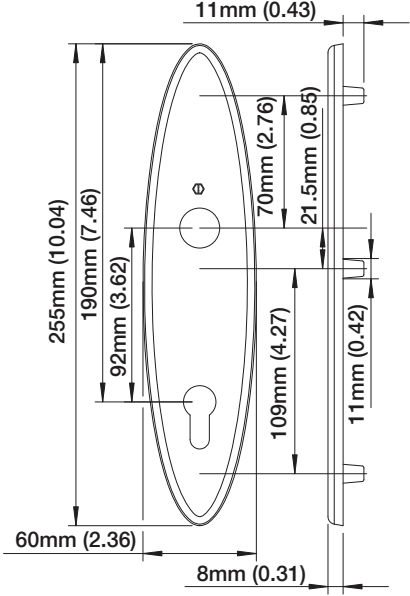

**Toronto  
Solid Brass  
M1020/3955N**

Right Hand Shown

Interior Backplate

Exterior Backplate