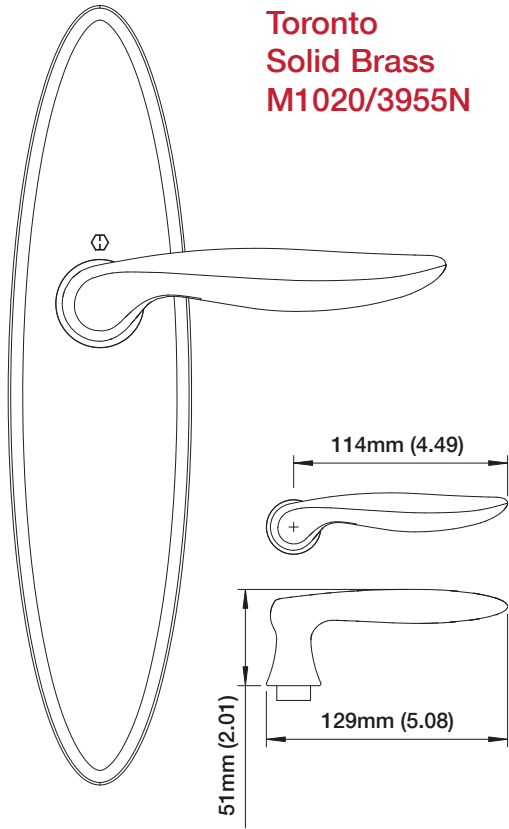

**Toronto  
Solid Brass  
M1020/3955N**

Right Hand Shown

Interior Backplate

Exterior Backplate