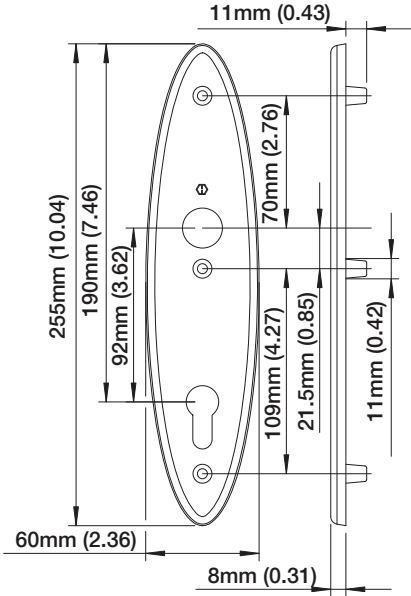

**Toronto  
Solid Brass  
M1020/3955N**

Right Hand Shown

Interior Backplate

Exterior Backplate