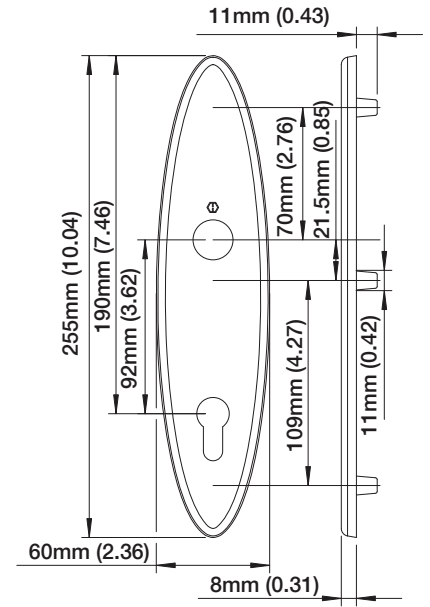

New Orleans Series

**New Orleans
Solid Brass
M1610/3955N**

Right Hand Shown

Interior Backplate

Exterior Backplate