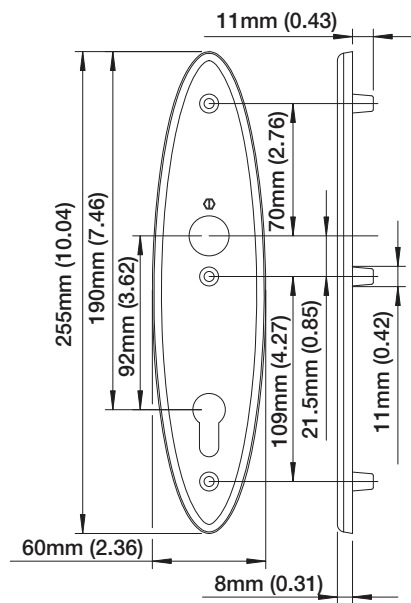

New Orleans Series

**New Orleans
Solid Brass
M1610/3955N**

Right Hand Shown

Interior Backplate

Exterior Backplate