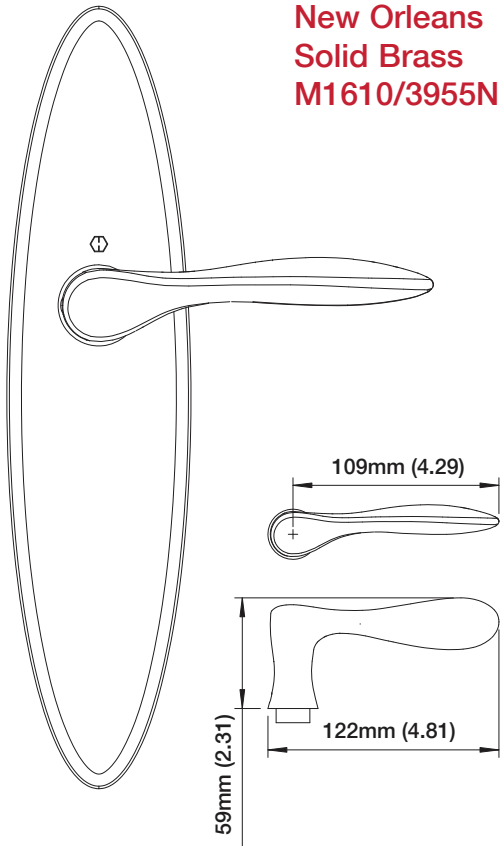

New Orleans Series

**New Orleans
Solid Brass
M1610/3955N**

Right Hand Shown

Interior Backplate

Exterior Backplate