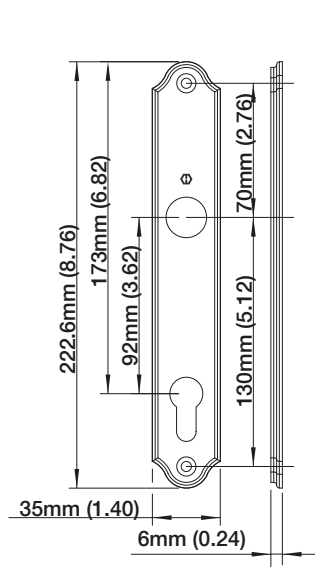

New Orleans Series

New Orleans  
Solid Brass  
M1610/374N

Right Hand Shown

Interior Backplate

Exterior Backplate