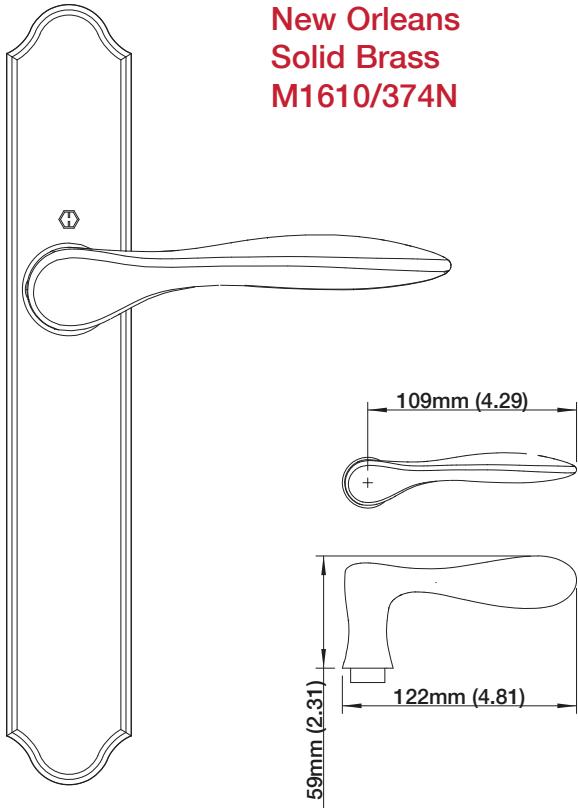

New Orleans Series

New Orleans  
Solid Brass  
M1610/374N

Right Hand Shown

Interior Backplate

Exterior Backplate