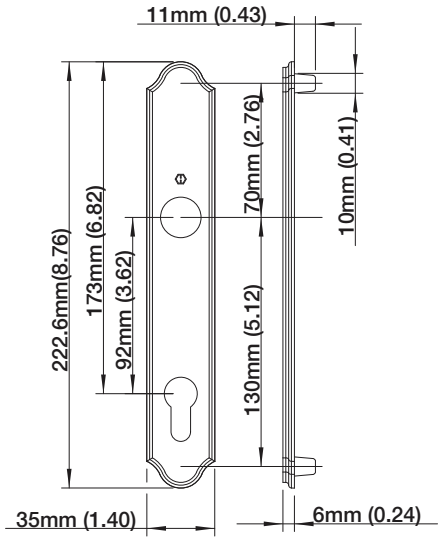

New Orleans Series

New Orleans  
Solid Brass  
M1610/374N

Right Hand Shown

Interior Backplate

Exterior Backplate