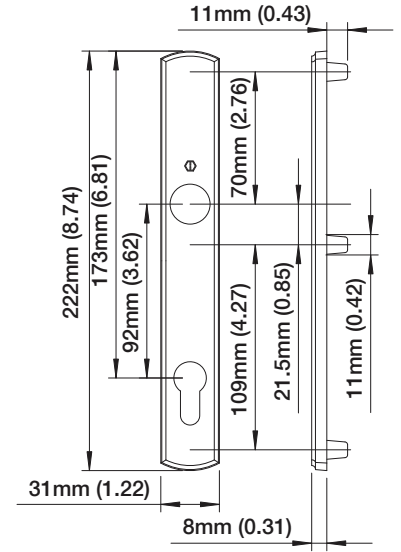

New Orleans Series

**New Orleans
Solid Brass
M1610/216N**

Right Hand Shown

Interior Backplate

Exterior Backplate