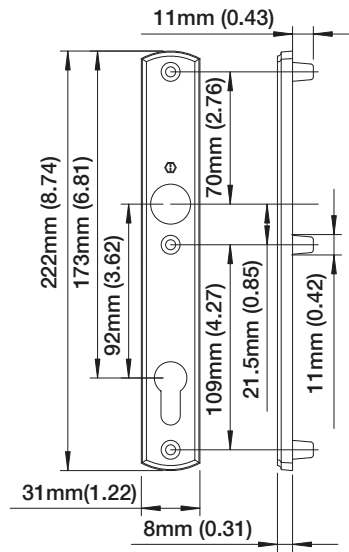

New Orleans Series

**New Orleans
Solid Brass
M1610/216N**

Right Hand Shown

Interior Backplate

Exterior Backplate