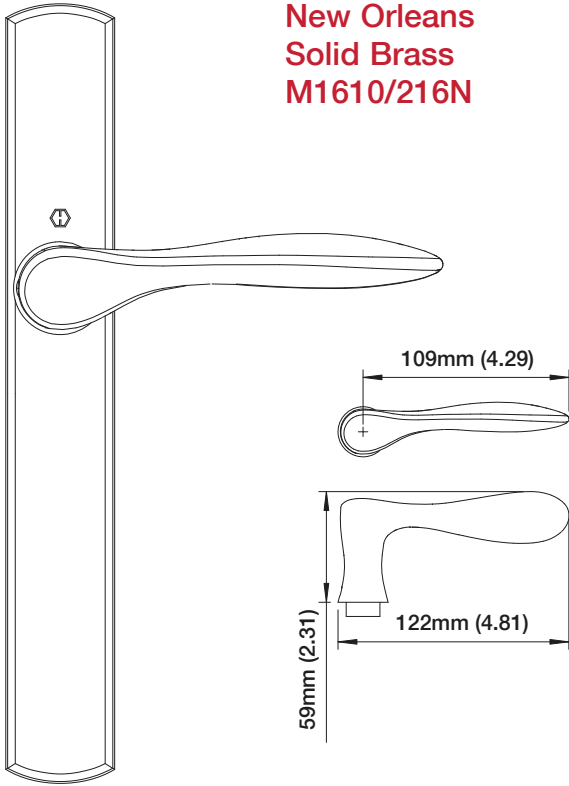

New Orleans Series

**New Orleans
Solid Brass
M1610/216N**

Right Hand Shown

Interior Backplate

Exterior Backplate