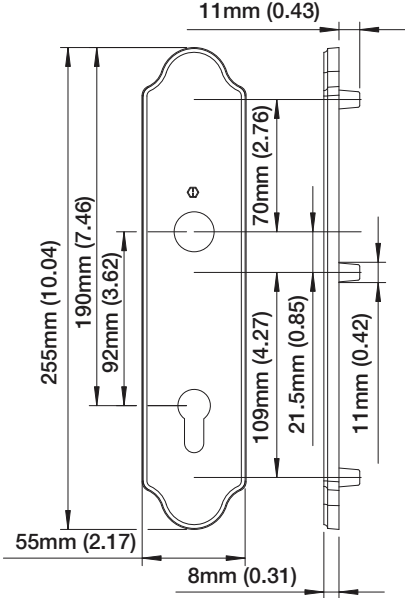

München Series

**München  
Solid Brass  
M112PL/3965N**

Right Hand Shown

Interior Backplate

Exterior Backplate