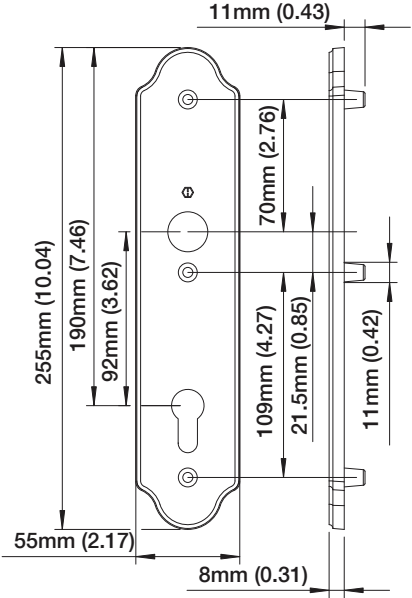

München Series

**München  
Solid Brass  
M112PL/3965N**

Right Hand Shown

Interior Backplate

Exterior Backplate