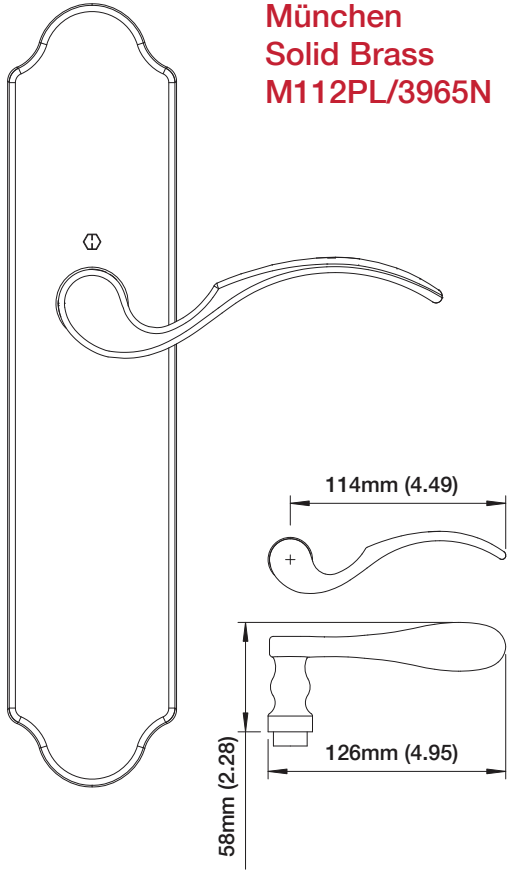

München Series

**München  
Solid Brass  
M112PL/3965N**

Right Hand Shown

Interior Backplate

Exterior Backplate