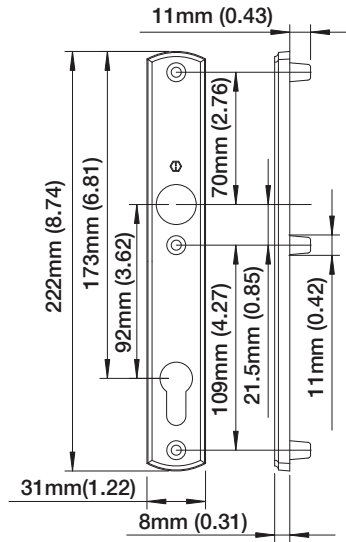

## München Solid Brass M112PL/216N

Right Hand Shown

Interior Backplate

Exterior Backplate