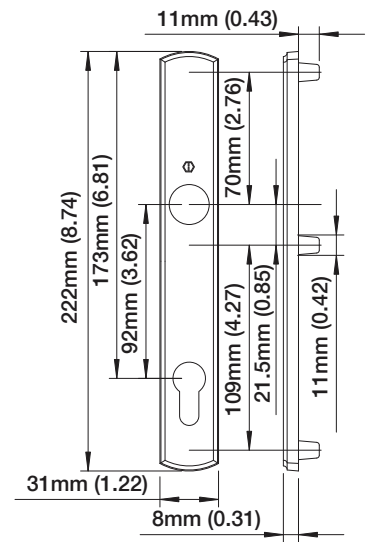

## München Solid Brass M112PL/216N

Right Hand Shown

Interior Backplate

Exterior Backplate