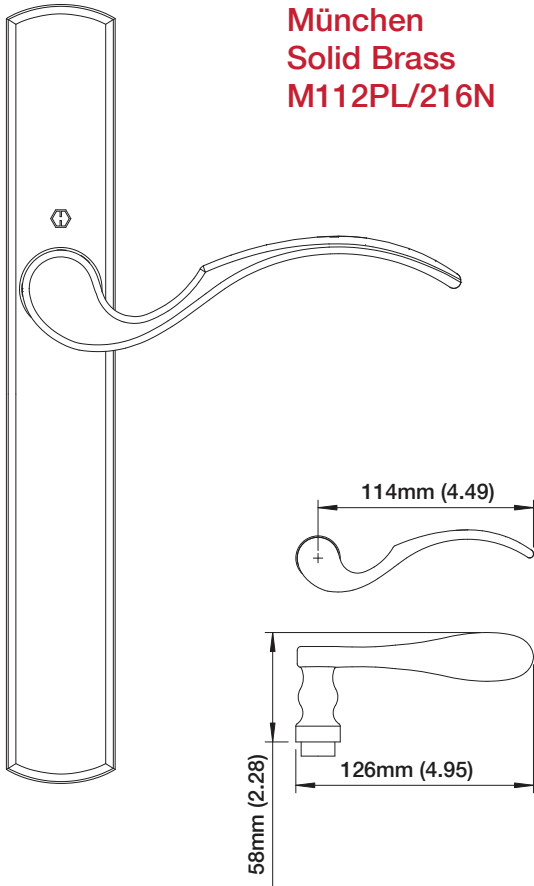

## München Solid Brass M112PL/216N

Right Hand Shown

Interior Backplate

Exterior Backplate