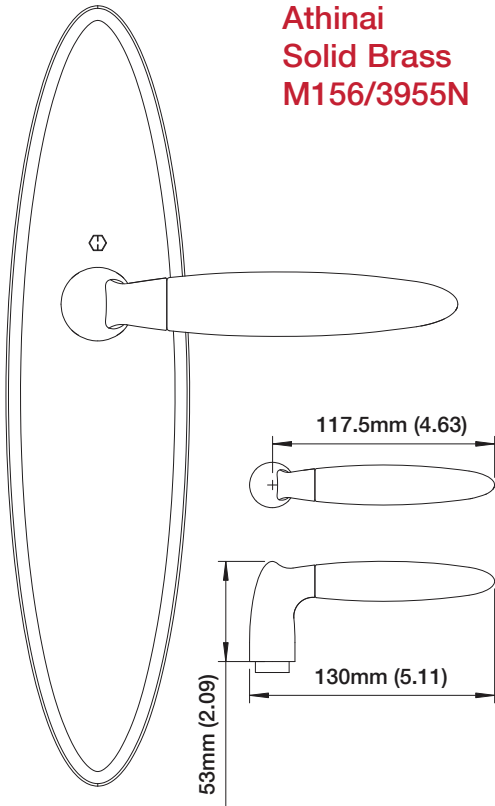

**Athinai
Solid Brass
M156/3955N**

Non-Handed

Interior Backplate

Exterior Backplate