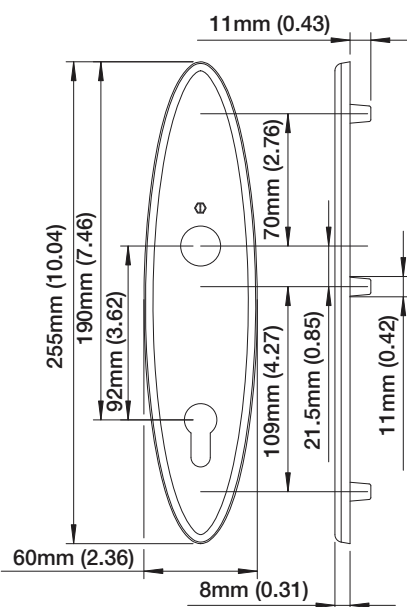

**Athinai
Solid Brass
M156/3955N**

Non-Handed

Interior Backplate

Exterior Backplate