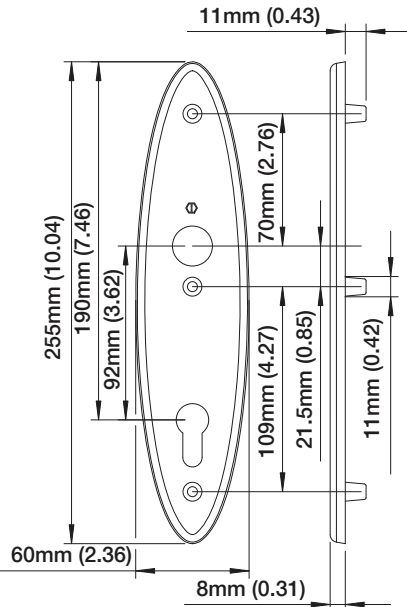

**Athinai
Solid Brass
M156/3955N**

Non-Handed

Interior Backplate

Exterior Backplate