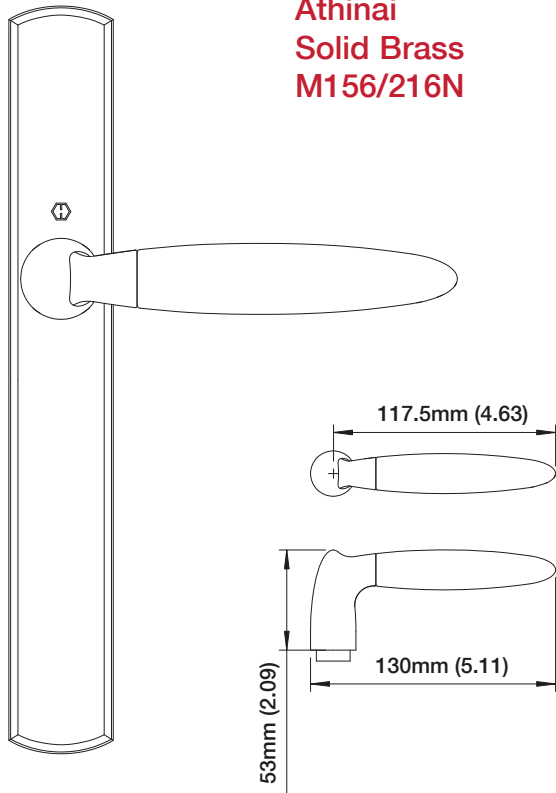

## Athinai Solid Brass M156/216N

Non-Handed

Interior Backplate

Exterior Backplate