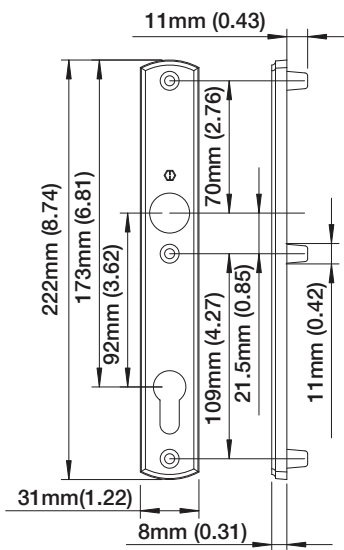

## Athinai Solid Brass M156/216N

Non-Handed

Interior Backplate

Exterior Backplate