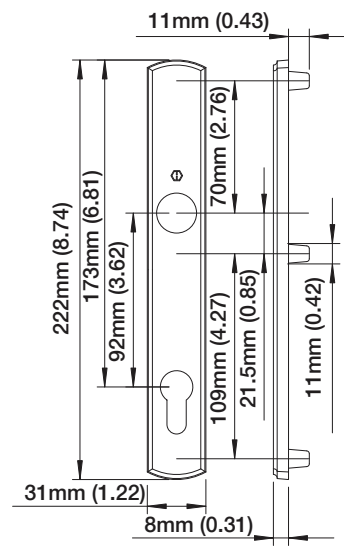

## Athinai Solid Brass M156/216N

Non-Handed

Interior Backplate

Exterior Backplate