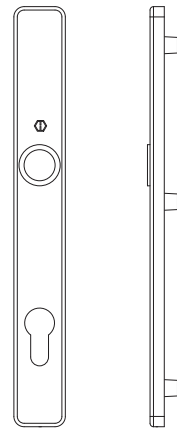

## London Aluminum 113/2246

Non-Handed

Interior Backplate

Exterior Backplate