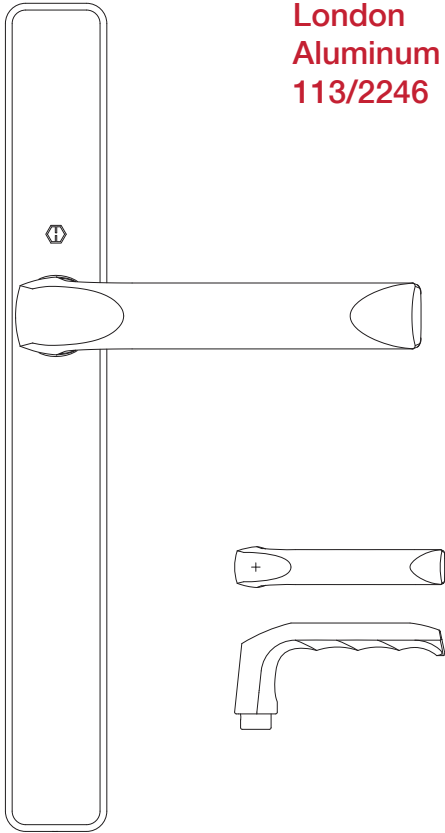

## London Aluminum 113/2246

Non-Handed

Interior Backplate

Exterior Backplate