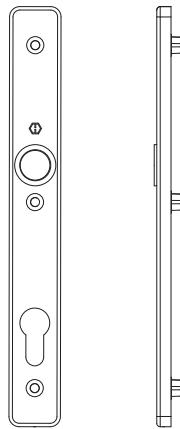

## London Aluminum 113/2246

Non-Handed

Interior Backplate

Exterior Backplate