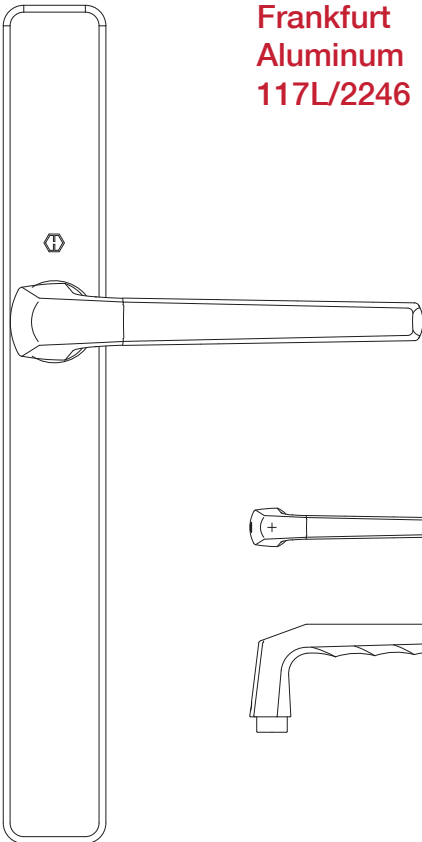

Frankfurt Series

**Frankfurt
Aluminum
117L/2246**

Right Hand Shown

Interior Backplate

Exterior Backplate